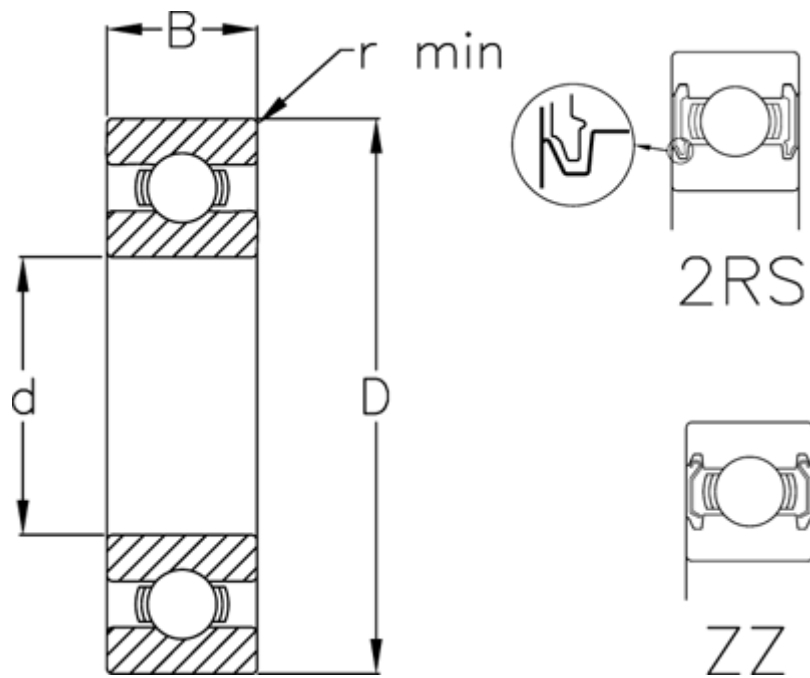

Data Sheet

Article number: 5480045016079

Description: Single row ball bearing 6009 2RS USDA H1
d=45 D=75 B=16 stainless/spez. grease

Measures

B	= 16	Weight (kg) = 0.237
d	= 45	
D	= 75	
Dynamic load C (kN)	= 21	
Max rpm greased	= 9200	
Max rpm oil lubricated	= 11000	
r min	= 1	
Static load C0 (kN)	= 15.1	